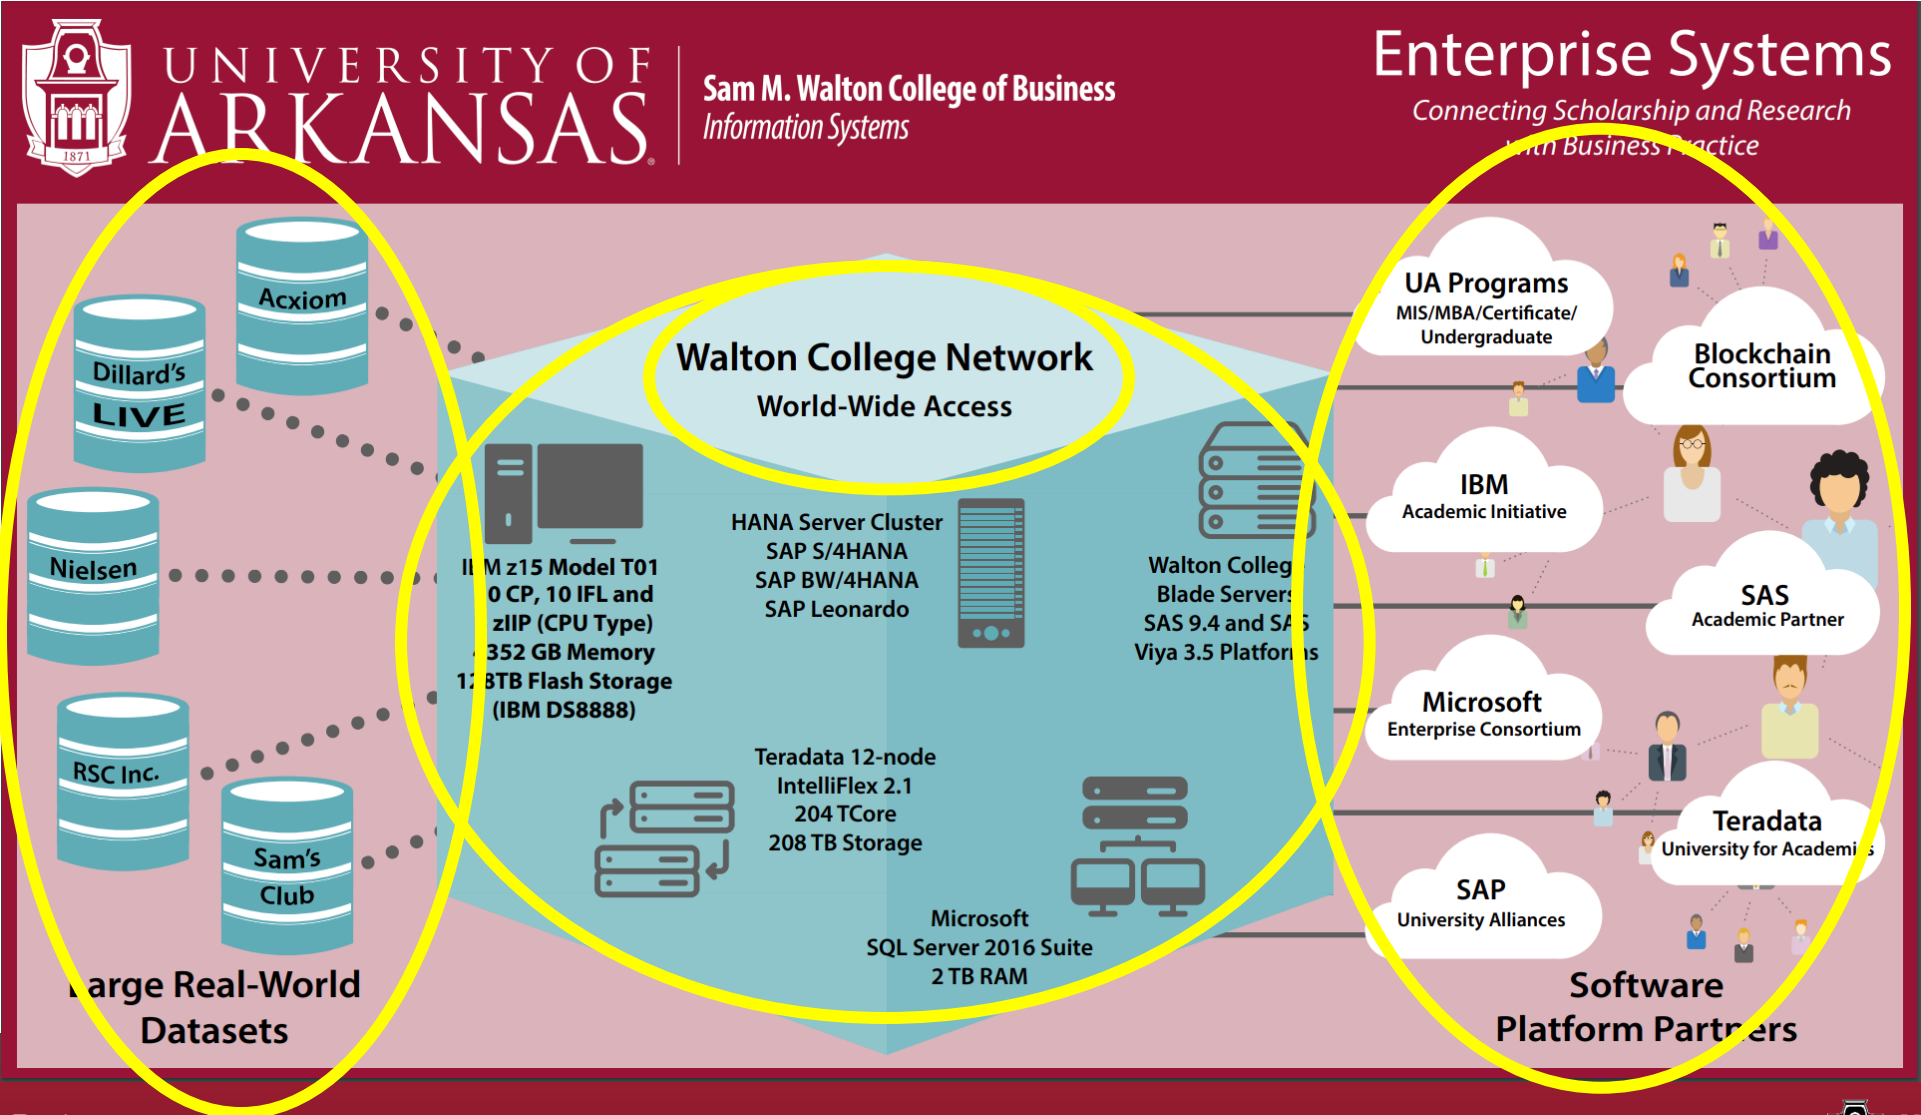

ASUG Tennessee Chapter:

University of Arkansas, Fayetteville

January 20th, 2023

Ron Freeze

Director of Enterprise Systems

University of Arkansas - Fayetteville

Walton College of Business

rfreeze@uark.edu

Enterprise Systems

SAP University Alliance

- University of Arkansas has been a member for over 20 years
 - We are considered a Light House Member
- Membership Benefits:
 - SAP Curriculum Conference
 - Access to current SAP products
 - Training for SAP products
 - ASUG membership

Undergraduate & Graduate Course Sequence

Program Options

ERP Fundamentals

Operations in the Cash-to-Cash Cycle

ERPsimLab
HEC MONTRÉAL

ERPsim Academic Release: 2017-2018

© Léger et al, 2004-2017. ERPsim is a proprietary technology developed by researchers at HEC Montréal, École Polytechnique de Montréal and Western Michigan Univ. Visit erp.sim.hec.ca for more information.

Commercial version
powered by

BATON
SIMULATIONS

ERP Configuration

Seminar in ERP Development

Future Curriculum Development

- ERP I – Fundamentals of ERP
 - Tableau use for ERPsim (S/4 HANA)
 - Fiori Dashboard used for ERPsim (S/4 HANA)
- ERP II – Configuration of ERP
 - Integration of S/4 HANA and Fiori
 - Solution Manager for S/4 HANA
- ERP III – Seminar of ERP Development
 - Fiori Dashboard Design using UX principles
 - Large Data movement between Systems (HANA Studio)