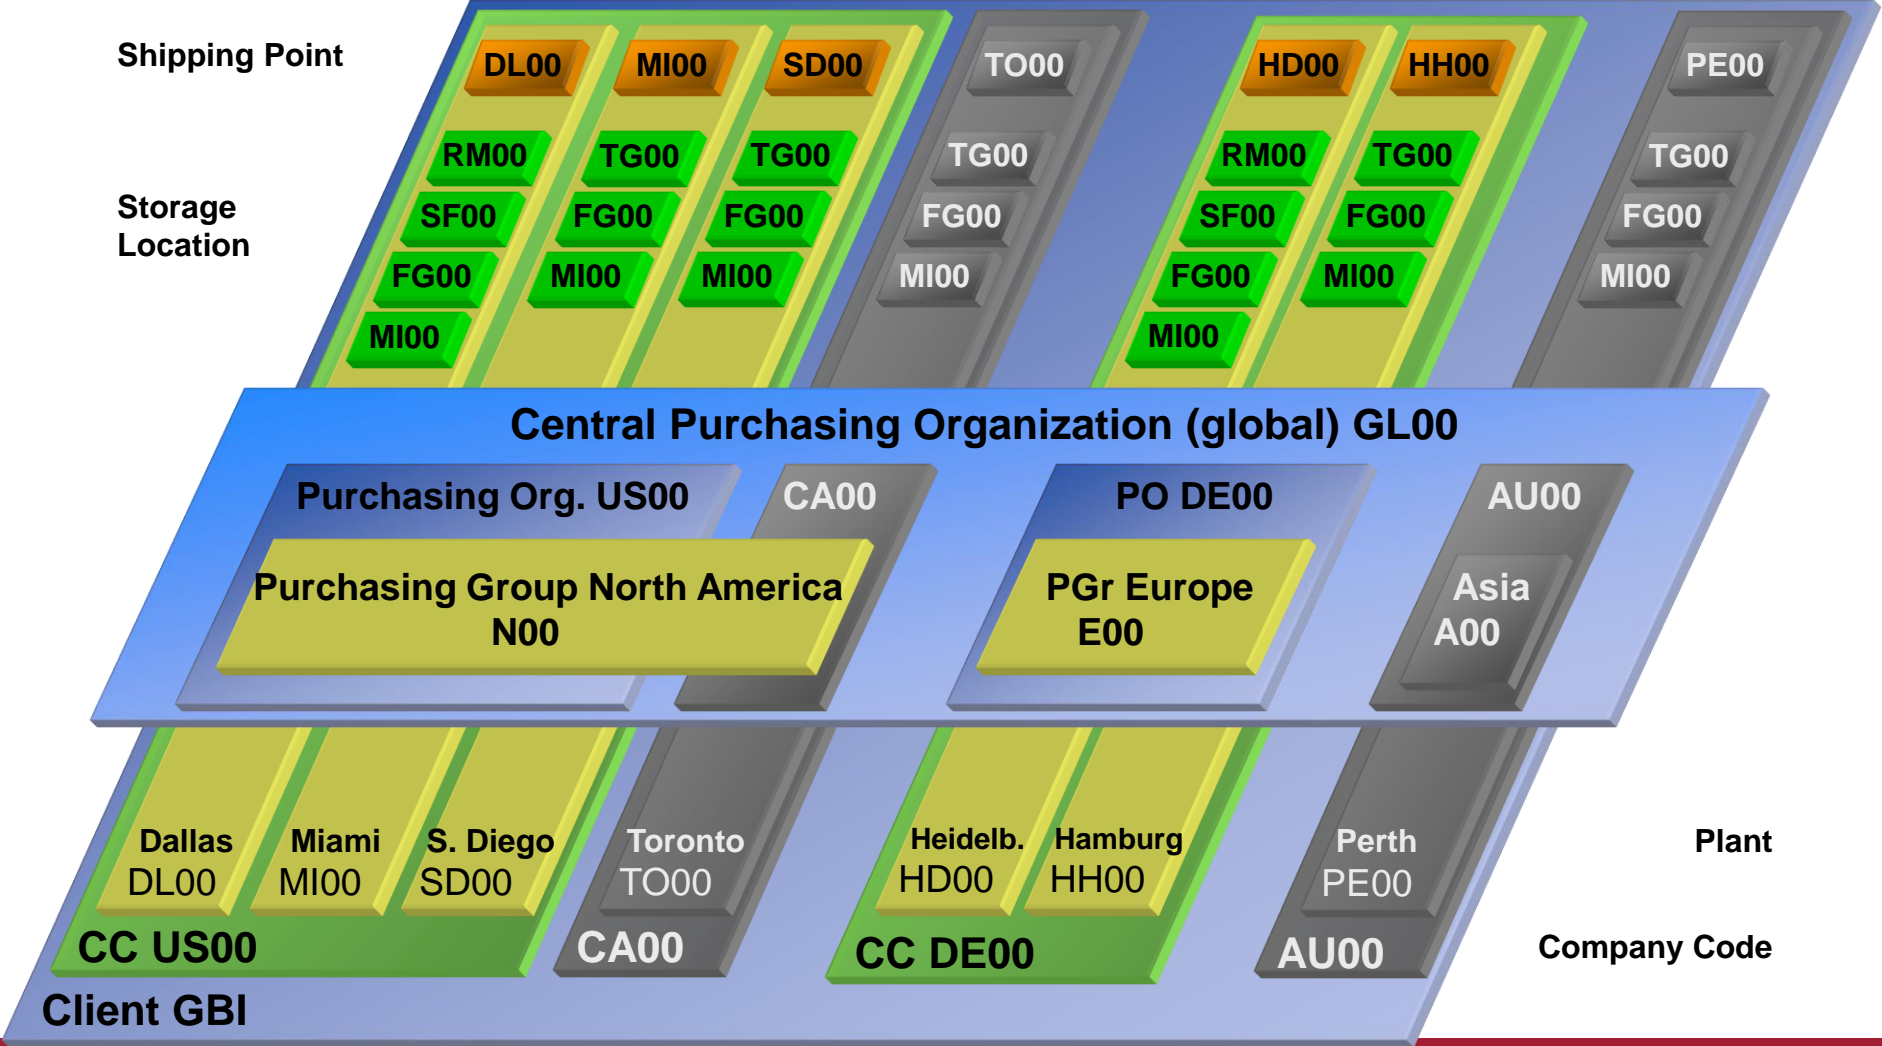

Undergraduate & Graduate Course Sequence

Program Options

ERP Fundamentals

Operations in the Cash-to-Cash Cycle

ERPsimLab
HEC MONTRÉAL

ERPsim Academic Release: 2017-2018

© Léger et al, 2004-2017. ERPsim is a proprietary technology developed by researchers at HEC Montréal, École Polytechnique de Montréal and Western Michigan Univ. Visit erp.sim.hec.ca for more information.

Commercial version
powered by

BATON
SIMULATIONS

ERP Configuration

Seminar in ERP Development

Future Curriculum Development

- ERP I – Fundamentals of ERP
 - Tableau use for ERPsim (S/4 HANA)
 - Fiori Dashboard used for ERPsim (S/4 HANA)
- ERP II – Configuration of ERP
 - Integration of S/4 HANA and Fiori
 - Solution Manager for S/4 HANA
- ERP III – Seminar of ERP Development
 - Fiori Dashboard Design using UX principles
 - Large Data movement between Systems (HANA Studio)