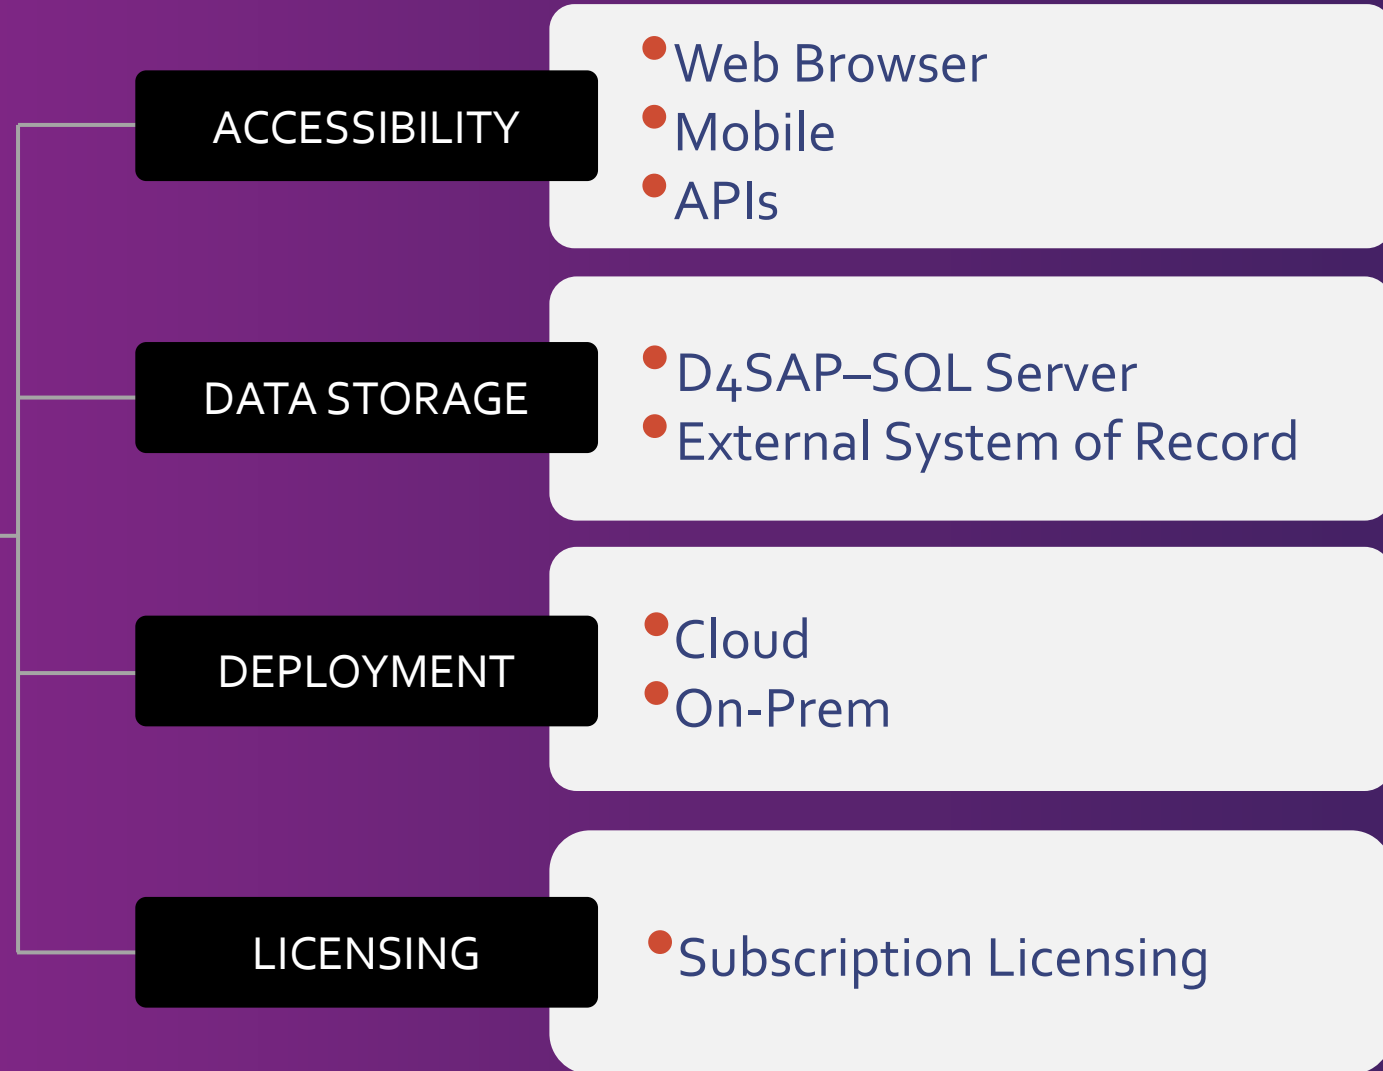

Flexible Architecture