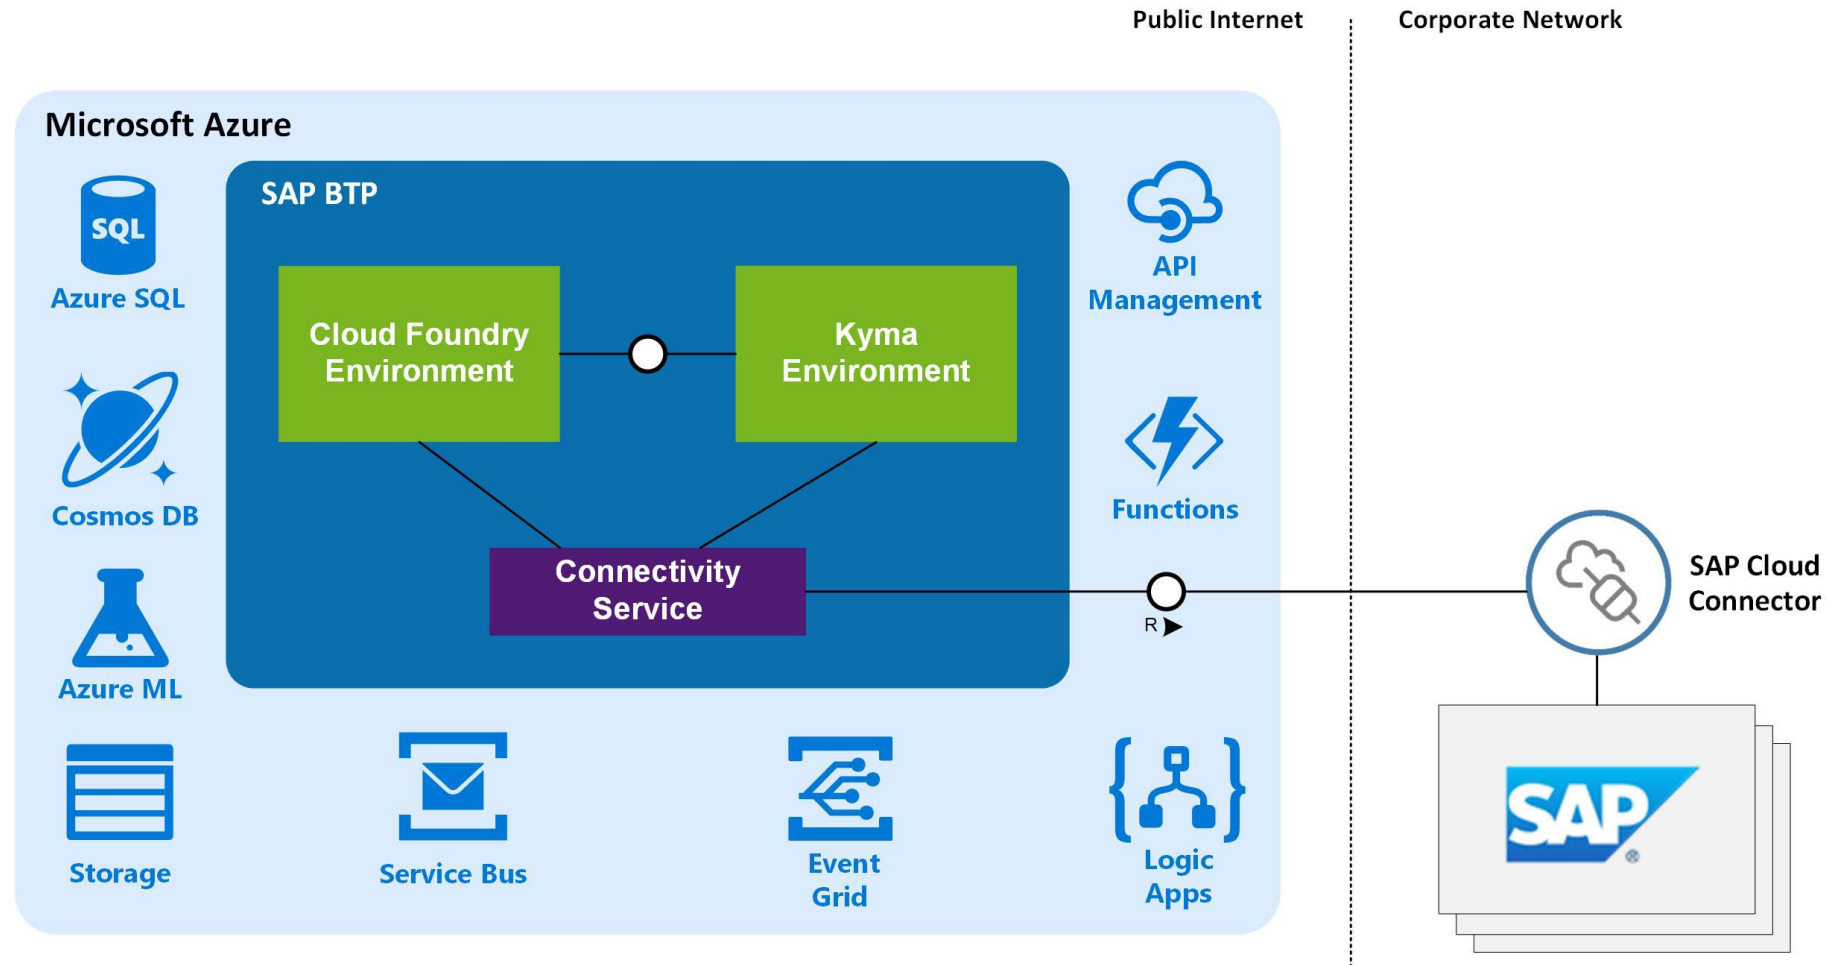

BTP Interoperability Concept