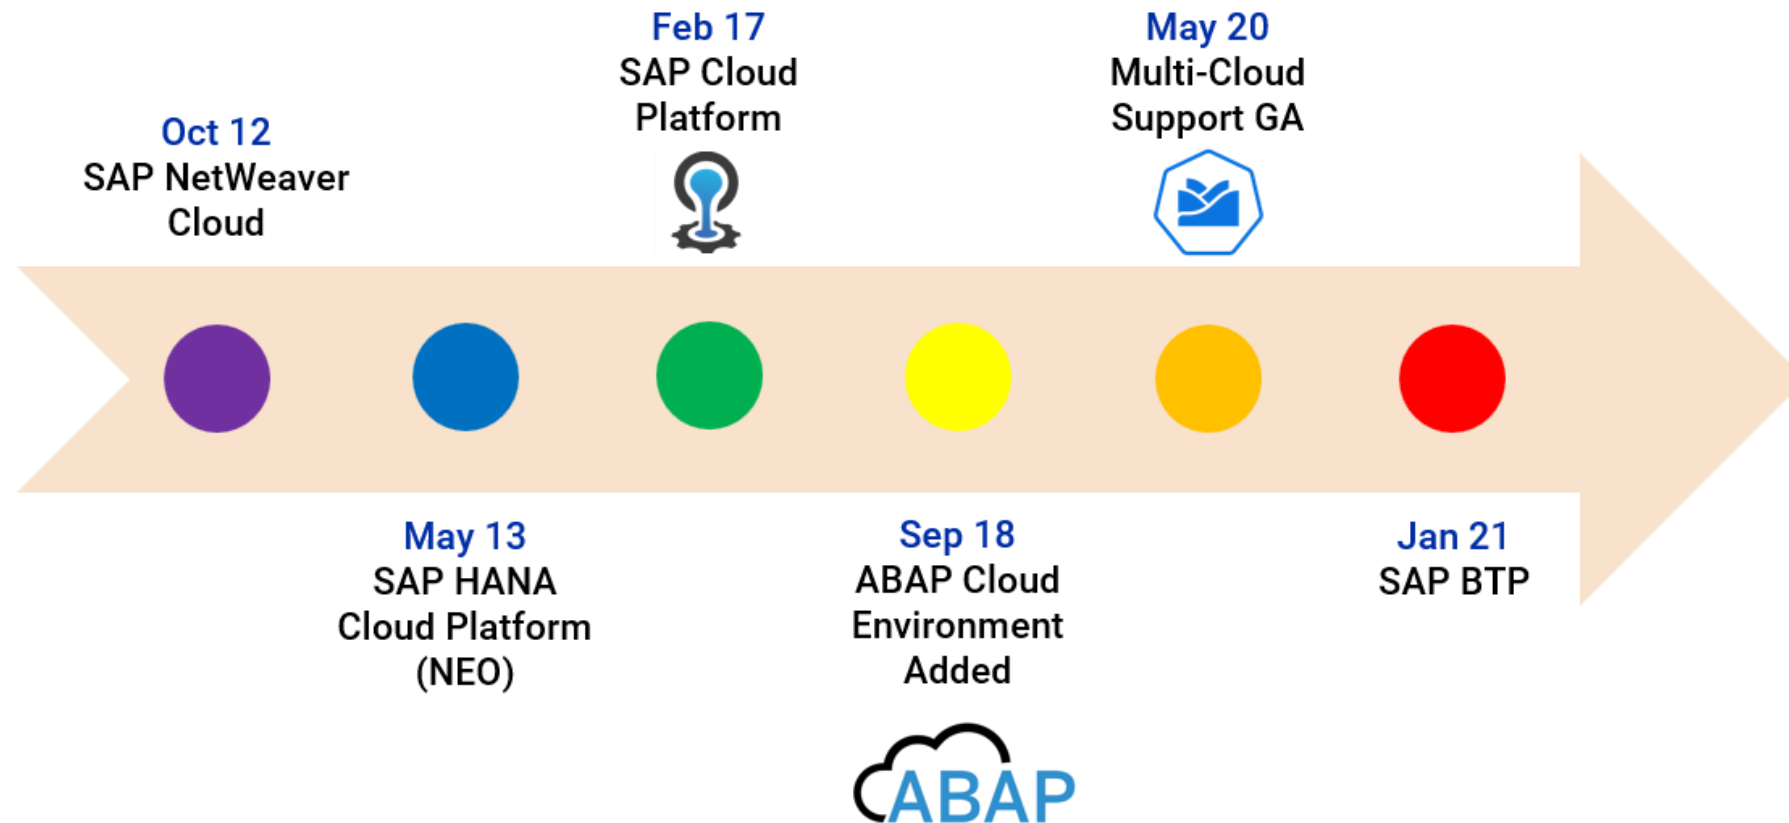

Accelerating Innovation with SAP BTP & Multi-Cloud Solutions

Presented by: James Wood

James Wood
Co-Founder & CEO
Bowdark Consulting

bowdark.com

jwood@bowdark.com

972-467-8474

Bowdark At a Glance

Bowdark specializes in the design and development of custom enterprise software solutions using SAP, Microsoft, and cloud-based technologies. We're based out of Flower Mound, TX and have been developing best-in-class solutions for our customers since 2006.

Expert Knowledge

- ❑ 2 SAP Mentors
- ❑ A member of the SAP Developer Advisory Board
- ❑ An SAP HANA Distinguished Engineer
- ❑ Authors of 16 books on SAP & related topics

Gold Application Integration
Gold Application Development

SAP BTP's Journey Towards Openness

Building on an Open, Cloud-Native Platform

The Evolution of SAP BTP

SAP BTP Environments

Cloud Foundry

General-purpose runtime environment for custom extension apps built using Java, Node.js, Python, .NET, and so forth. Also used to host Fiori/HTML5 apps.

Kyma

The Kyma environment is used to build microservices and extensions using a Kubernetes-based serverless runtime. Its connector framework supports integration with both SAP and non-SAP systems.

ABAP Environment