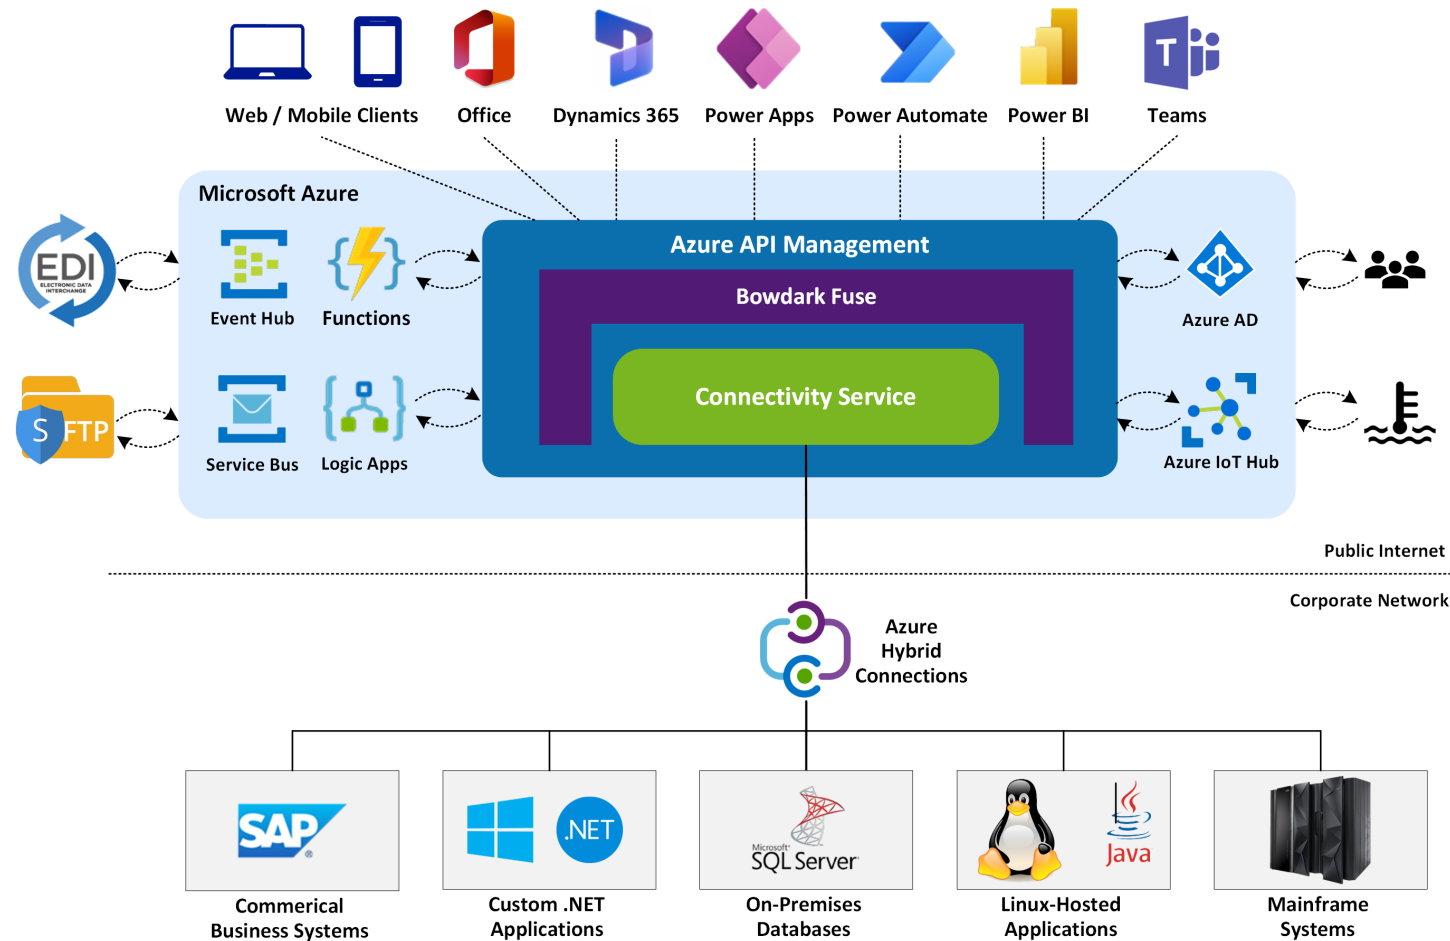

This environment can be used to develop extensions using the ABAP programming language. This environment is limited compared to a traditional on-premises ABAP environment.

BTP Deployment Options

- Whenever a BTP subaccount is created, customers can choose the target hyperscaler/region
- Although the environment is managed by SAP, it is close to other cloud-based resources hosted on that hyperscaler within the region

Accelerating Innovation

Building Modern Solutions for the Digital Enterprise

SAP Side-by-Side Extensions

In-App Extensibility

Side-by-Side Extensibility

Case Study: SAP on Azure

Q&A

Questions ==> { Answers }