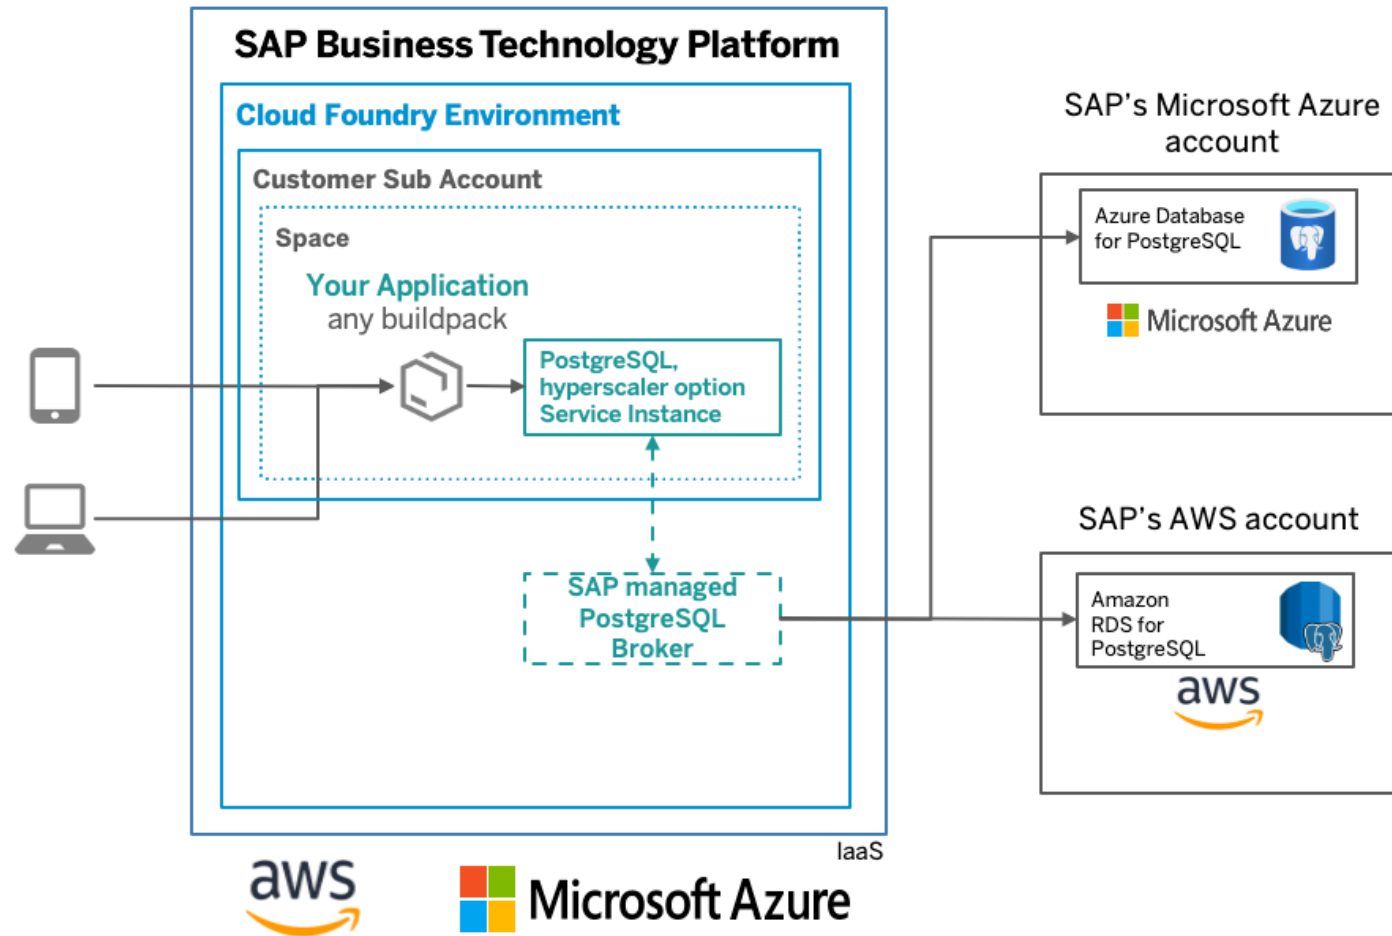

Cloud Foundry Marketplace