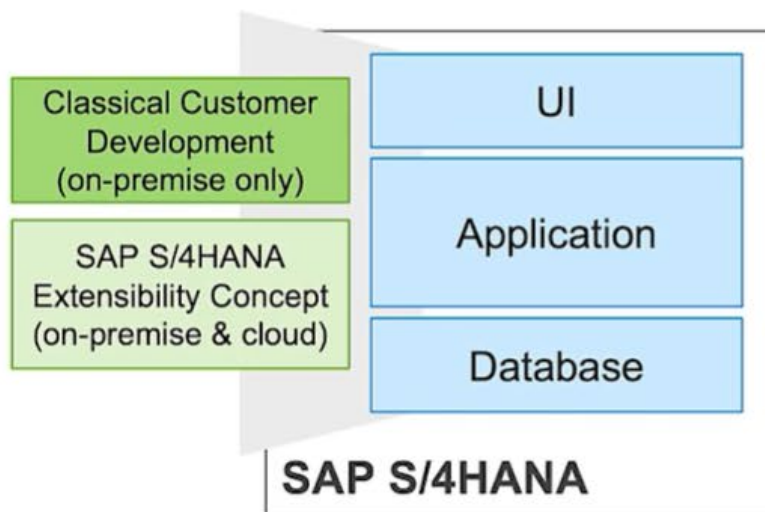

Microsoft Azure

Australia (Sydney)	cf-ap20
Europe (Netherlands)	cf-eu20
Japan (Tokyo)	cf-jp20
Singapore	cf-ap21
US East (VA)	cf-us21
US West (WA)	cf-us20

Cloud Foundry Marketplace

BTP Interoperability Concept

Accelerating Innovation

Building Modern Solutions for the Digital Enterprise

SAP Side-by-Side Extensions

In-App Extensibility

Side-by-Side Extensibility

Case Study: SAP on Azure

Q&A

Questions ==> { Answers }