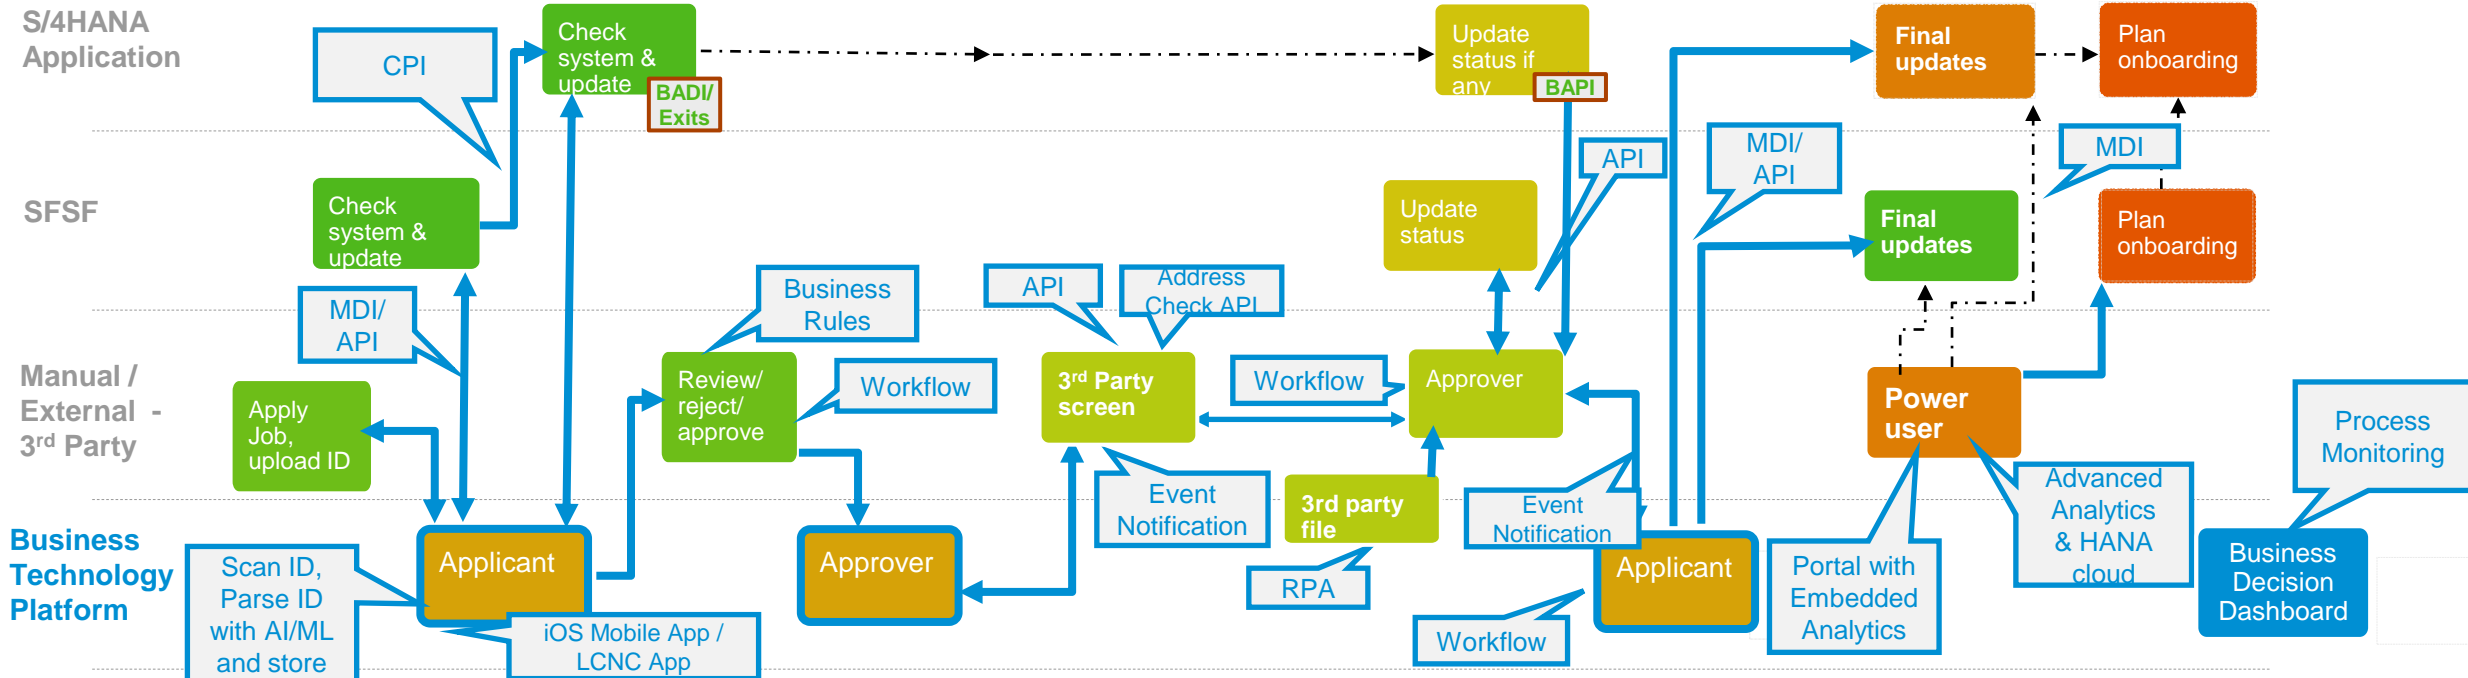

SAP BTP is the foundation of the Intelligent Sustainable Enterprise

SAP BTP Cloud Capabilities

SAP BTP Services

“Enterprise readiness with holistic lifecycle management” with the sub items

- Change and deployment management
- Technical ops automation
- Alerting
- Smooth integration option into existing ALM processes

Enterprise security services and hybrid identity & access management

- Cloud identity services
- Risk & compliance
- Secure development

* Included in CPEA/PAYG

Improving Quick Hire Process with SAP Business Technology Platform

Recruit to Retire

Application, Logic in ABAP, Node js, Python or any language + CENTRAL ENTRY POINT FOR HETEROGENEOUS APPLICATIONS

Flexibility to Support Your Transformation Journey with SAP BTP

You Decide Your Optimal Entry Point

Development Efficiency

- ABAP environment
- Alert Notification
- Automation Pilot
- Business Application Studio
- Business Entity Recognition
- Cloud Foundry Runtime
- Cloud Transport Management
- Continuous Integration & Delivery
- Credential Store
- Data Attribute Recommendation
- Data Privacy Integration
- Integration Suite
- Kyma Runtime
- Market Rates, Bring Your Own Rates
- Personal Data Manager
- PostgreSQL, hyperscaler option
- Redis, hyperscaler option
- SAP Data Quality Management
- SAP Data Retention Manager
- SAP Graph
- SAP HANA Cloud
- SAP Translation Hub