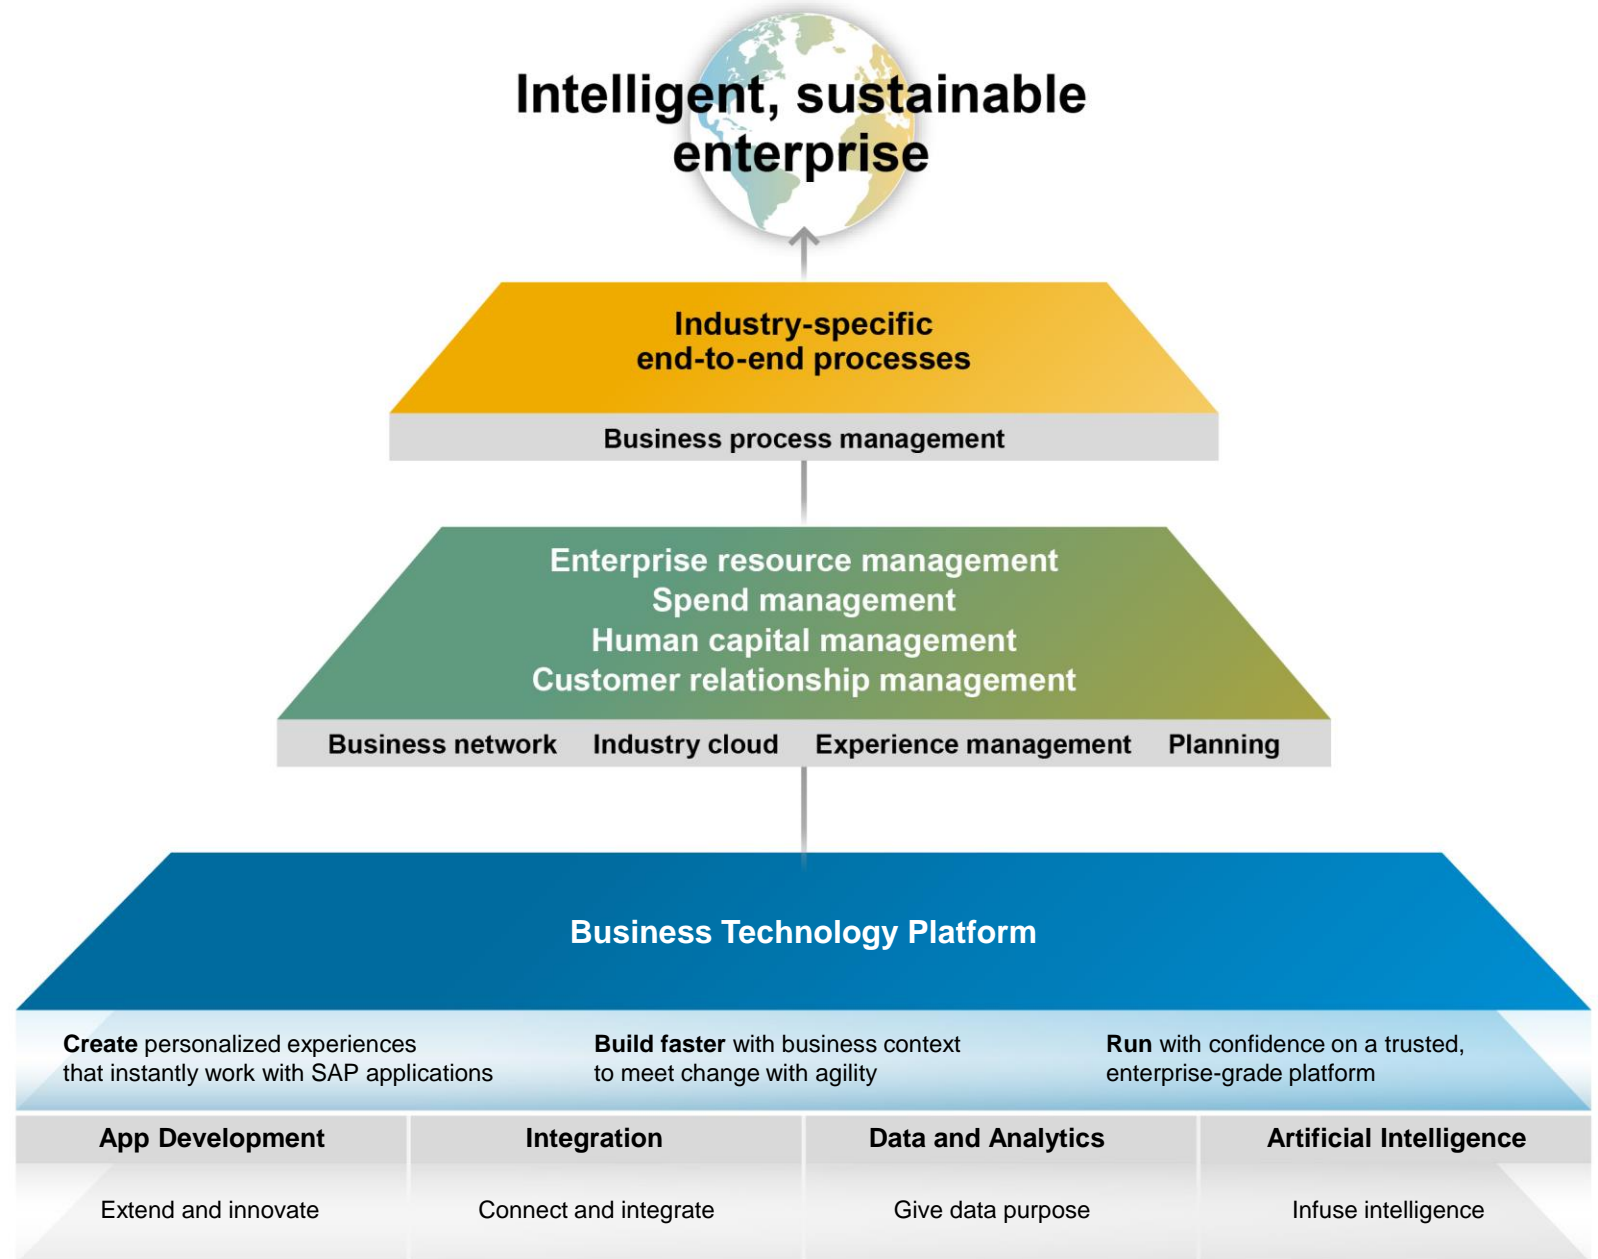

SAP BTP is the foundation of the Intelligent Sustainable Enterprise

SAP BTP Cloud Capabilities

SAP BTP Services

“Enterprise readiness with holistic lifecycle management” with the sub items

- Change and deployment management
- Technical ops automation
- Alerting
- Smooth integration option into existing ALM processes

Enterprise security services and hybrid identity & access management

- Cloud identity services
- Risk & compliance
- Secure development

* Included in CPEA/PAYG

Improving Quick Hire Process with SAP Business Technology Platform

Recruit to Retire

Application, Logic in ABAP, Node js, Python or any language + CENTRAL ENTRY POINT FOR HETEROGENEOUS APPLICATIONS

Flexibility to Support Your Transformation Journey with SAP BTP

You Decide Your Optimal Entry Point