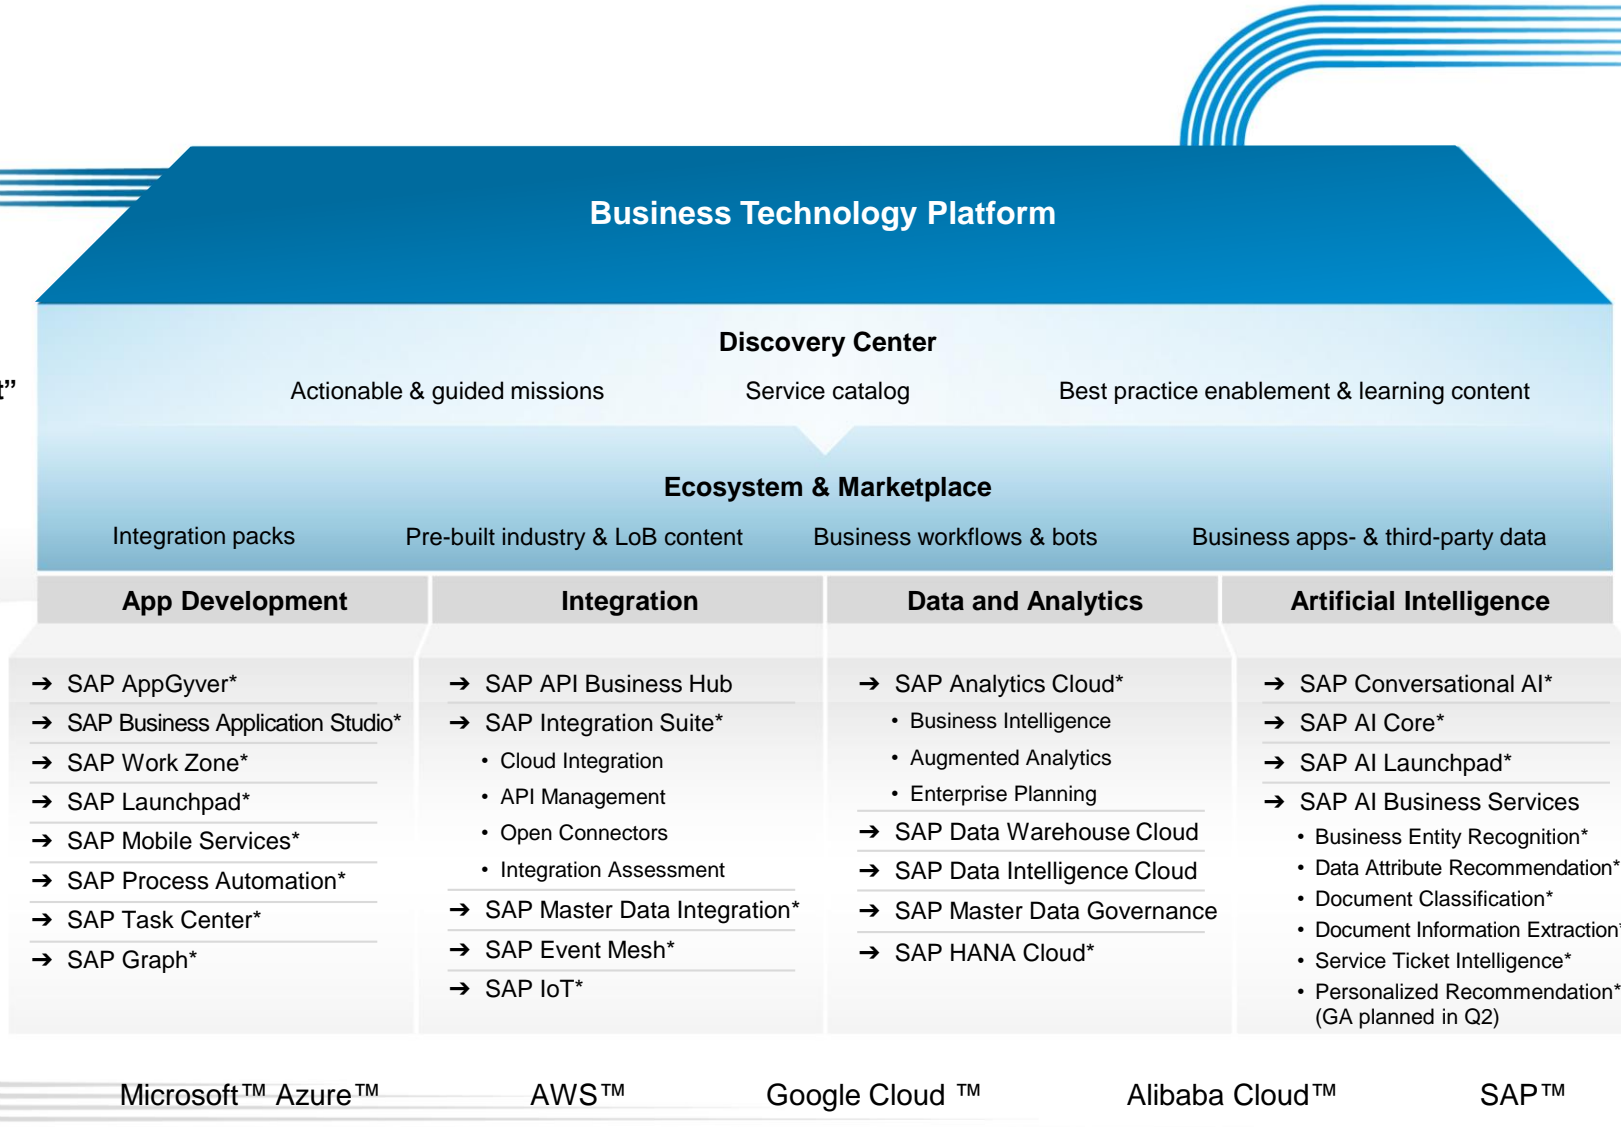

SAP BTP is the foundation of the Intelligent Sustainable Enterprise

SAP BTP Cloud Capabilities

SAP BTP Services

“Enterprise readiness with holistic lifecycle management” with the sub items

- Change and deployment management
- Technical ops automation
- Alerting
- Smooth integration option into existing ALM processes

Enterprise security services and hybrid identity & access management

- Cloud identity services
- Risk & compliance
- Secure development

* Included in CPEA/PAYG

Improving Quick Hire Process with SAP Business Technology Platform

Recruit to Retire

Application, Logic in ABAP, Node js, Python or any language + CENTRAL ENTRY POINT FOR HETEROGENEOUS APPLICATIONS

Flexibility to Support Your Transformation Journey with SAP BTP

You Decide Your Optimal Entry Point