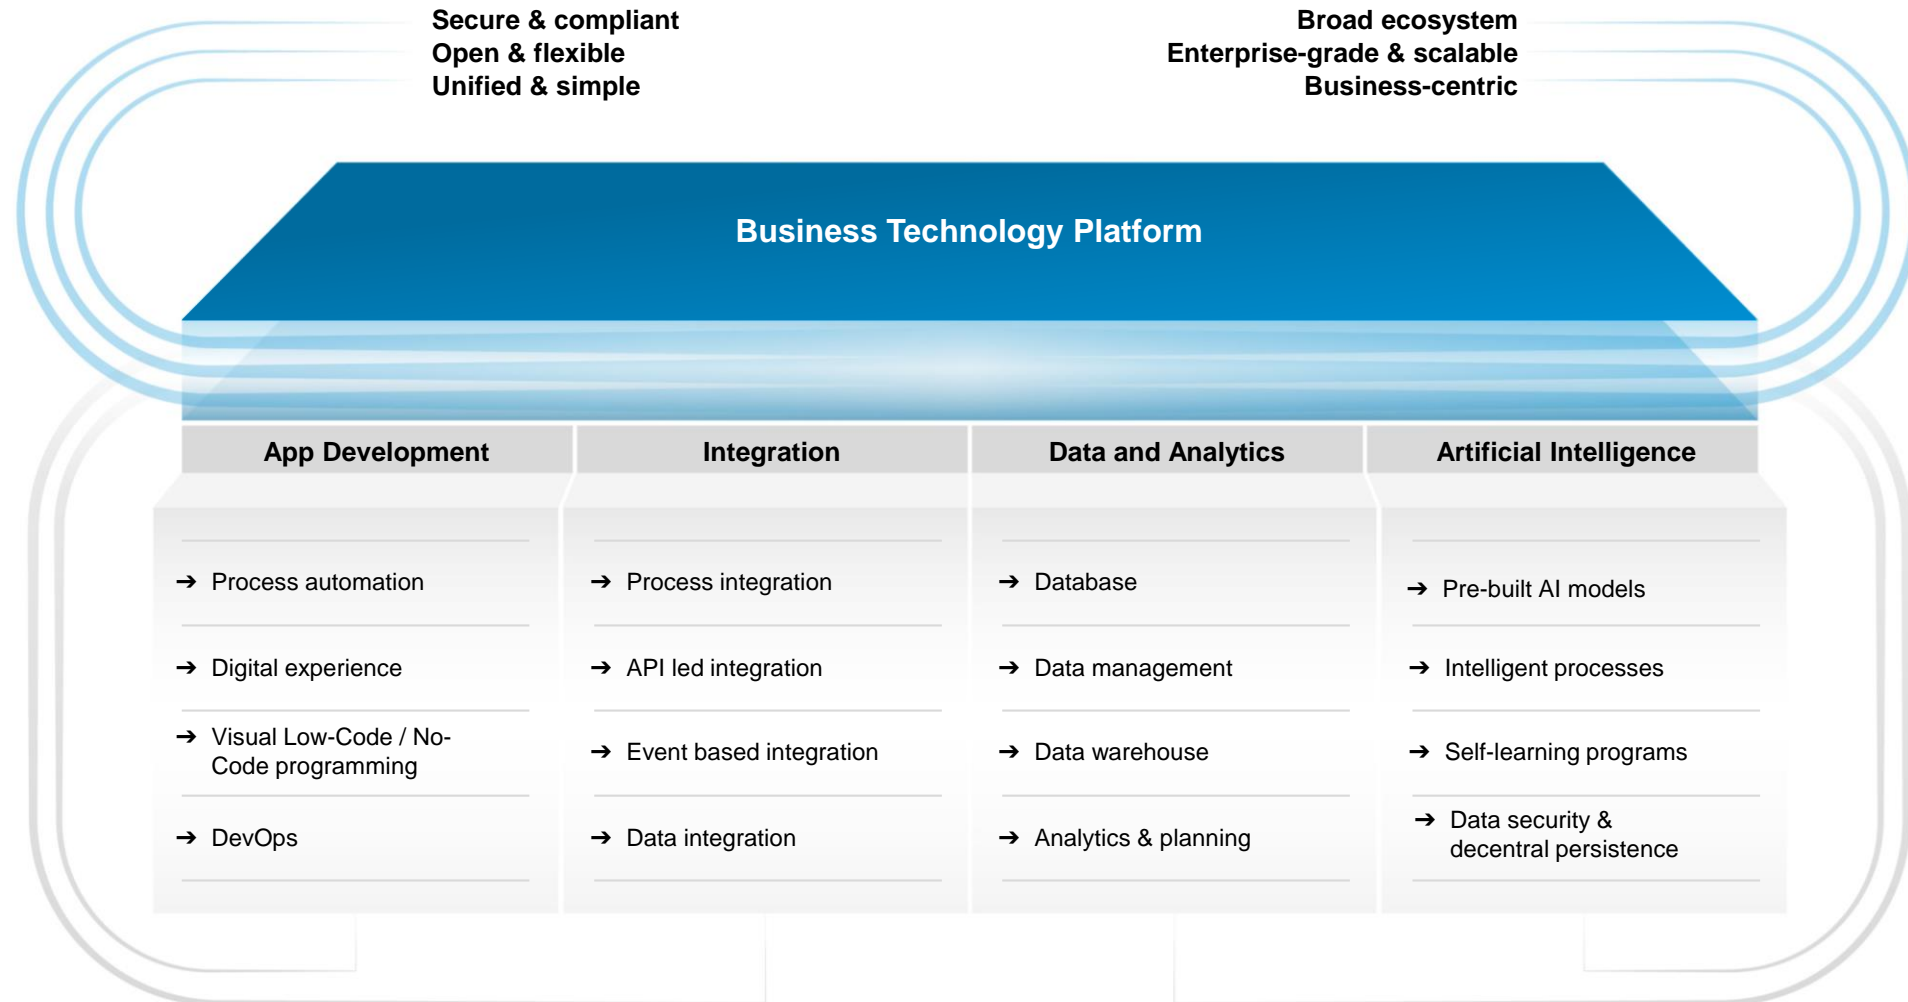

SAP BTP is the foundation of the Intelligent Sustainable Enterprise

SAP BTP Cloud Capabilities

SAP BTP Services

“Enterprise readiness with holistic lifecycle management” with the sub items

- Change and deployment management
- Technical ops automation
- Alerting
- Smooth integration option into existing ALM processes

Enterprise security services and hybrid identity & access management

- Cloud identity services
- Risk & compliance
- Secure development

* Included in CPEA/PAYG

Improving Quick Hire Process with SAP Business Technology Platform

Recruit to Retire

Application, Logic in ABAP, Node js, Python or any language + CENTRAL ENTRY POINT FOR HETEROGENEOUS APPLICATIONS

Flexibility to Support Your Transformation Journey with SAP BTP

You Decide Your Optimal Entry Point

Digital Experience & Process Automation

- Conversational AI
- Document Management Service, Integration Option
- Launchpad Service
- Mobile Services
- SAP Intelligent RPA
- SAP Personalized Recommendations
- SAP Process Automation
- Service Ticket Intelligence
- UI5 Flexibility for Key Users