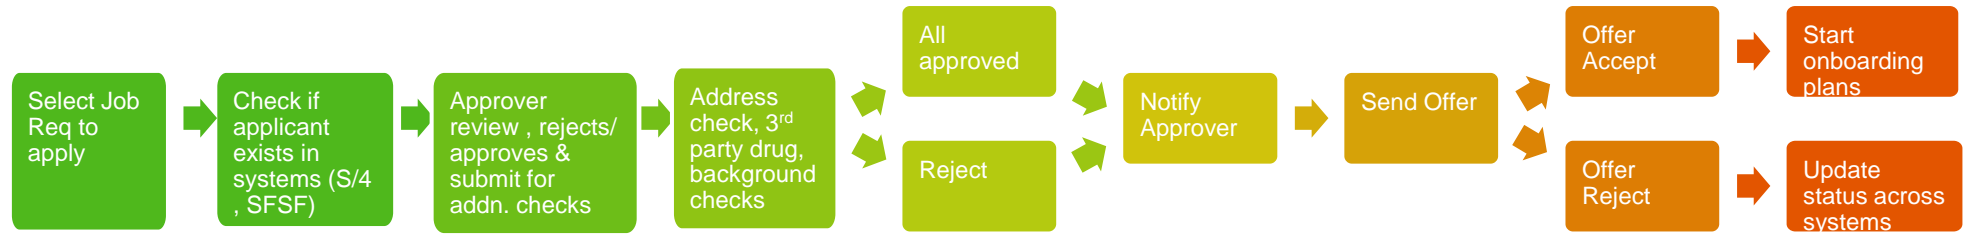

SAP BTP is the foundation of the Intelligent Sustainable Enterprise

SAP BTP Cloud Capabilities

SAP BTP Services

“Enterprise readiness with holistic lifecycle management” with the sub items

- Change and deployment management
- Technical ops automation
- Alerting
- Smooth integration option into existing ALM processes

Enterprise security services and hybrid identity & access management

- Cloud identity services
- Risk & compliance
- Secure development

* Included in CPEA/PAYG

Improving Quick Hire Process with SAP Business Technology Platform

Recruit to Retire

Application, Logic in ABAP, Node js, Python or any language + CENTRAL ENTRY POINT FOR HETEROGENEOUS APPLICATIONS

Flexibility to Support Your Transformation Journey with SAP BTP

You Decide Your Optimal Entry Point

TRY-BEFORE-YOU-BUY

Free Tier model for SAP BTP

Try2Buy

What is it?

Get hands on experience at **no cost** with 30+ SAP BTP services, with direct path to productive use

When to use it?

- Try, test services (limited capacity)