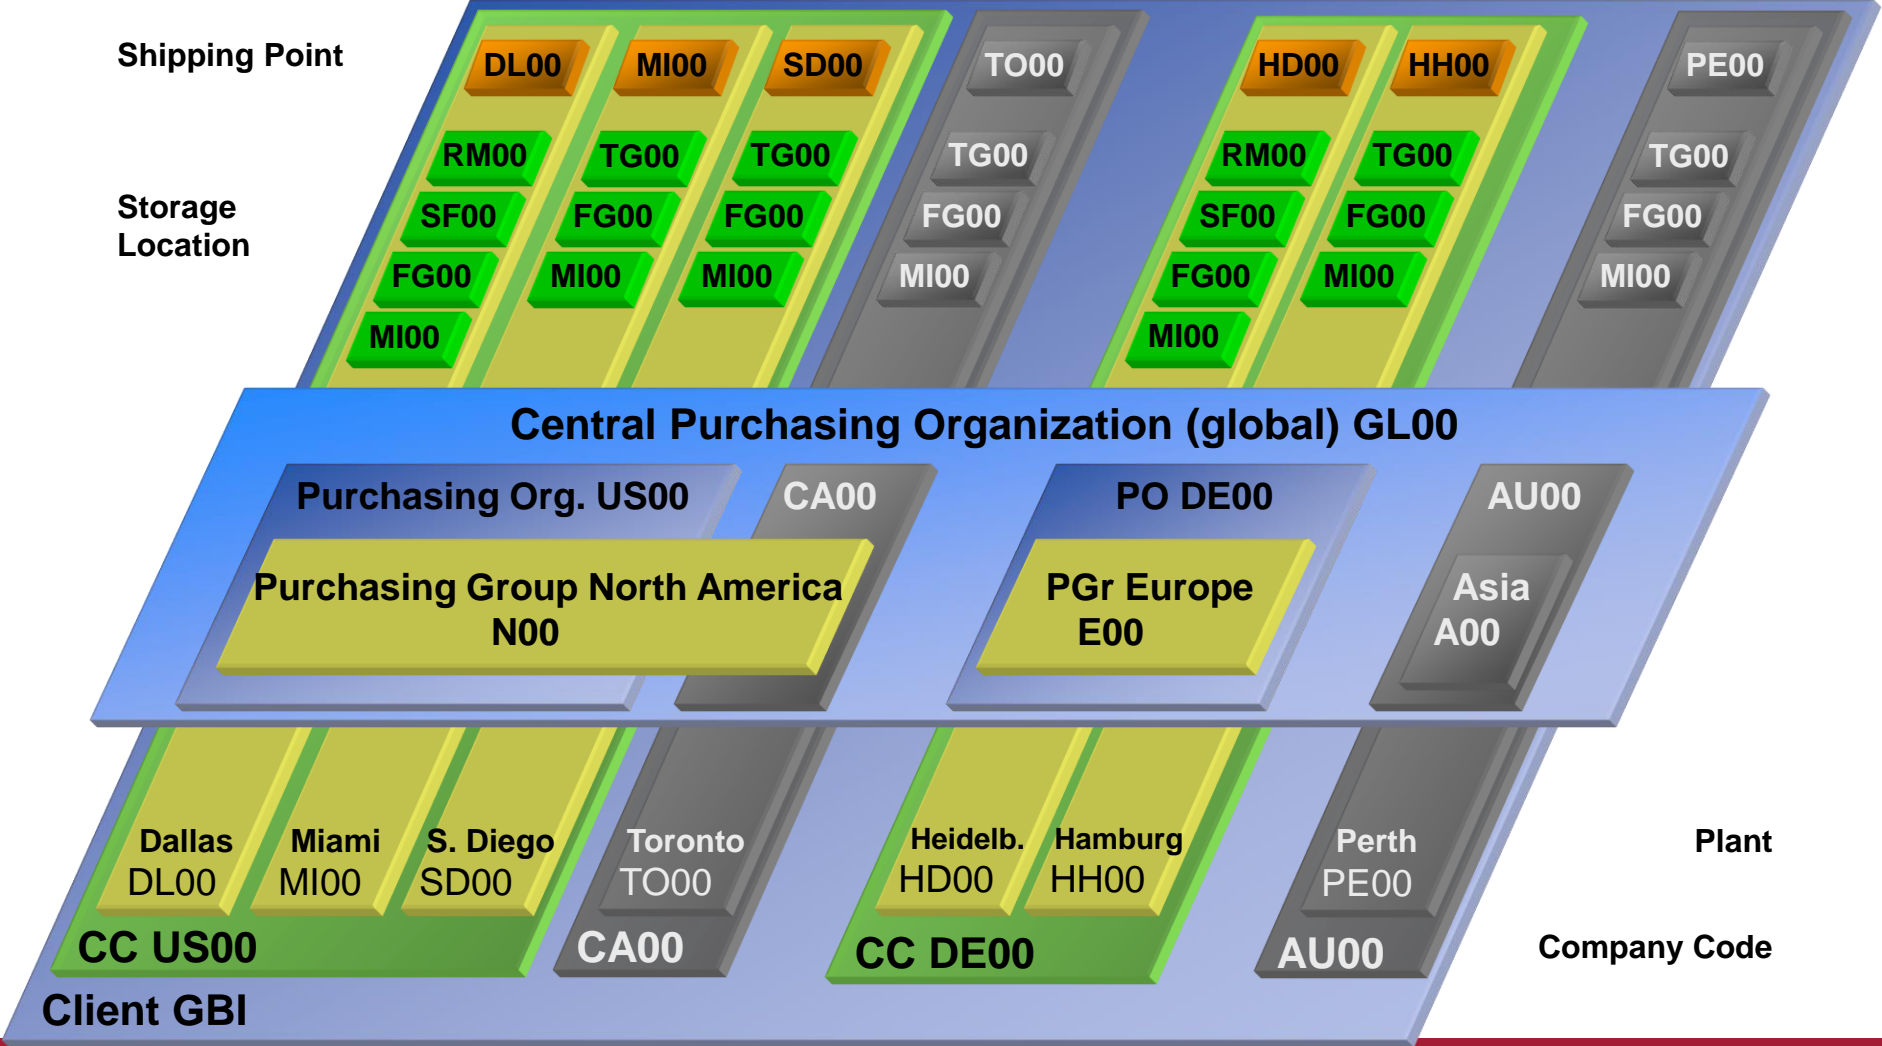

Undergraduate & Graduate Course Sequence

Program Options

Concentration

Certificate

Graduate Certificate

Interdisciplinary Minor

ERP Fundamentals

Operations in the Cash-to-Cash Cycle

ERPsimLab
HEC MONTRÉAL

ERPsim Academic Release: 2017-2018

© Léger et al, 2004-2017. ERPsim is a proprietary technology developed by researchers at HEC Montréal, École Polytechnique de Montréal and Western Michigan Univ. Visit erp.sim.hec.ca for more information.

Commercial version
powered by

BATON
SIMULATIONS

ERP Configuration

Seminar in ERP Development

Future Curriculum Development

- ERP I – Fundamentals of ERP
 - Tableau use for ERPsim (S/4 HANA)
 - Fiori Dashboard used for ERPsim (S/4 HANA)
- ERP II – Configuration of ERP
 - Integration of S/4 HANA and Fiori
 - Solution Manager for S/4 HANA
- ERP III – Seminar of ERP Development
 - Fiori Dashboard Design using UX principles
 - Large Data movement between Systems (HANA Studio)