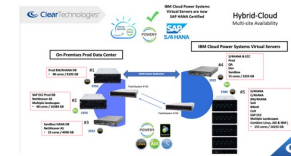

The ideal SAP HANA Platform

Unlike SAP ECC, SAP HANA is supported with 1 x OS and 2 x...
by Brett Murphy • 4 min read

Power in IBM Cloud, just the beginning

IBM and SAP announced today IBM POWER9 is now available and...
by Brett Murphy • 4 min read