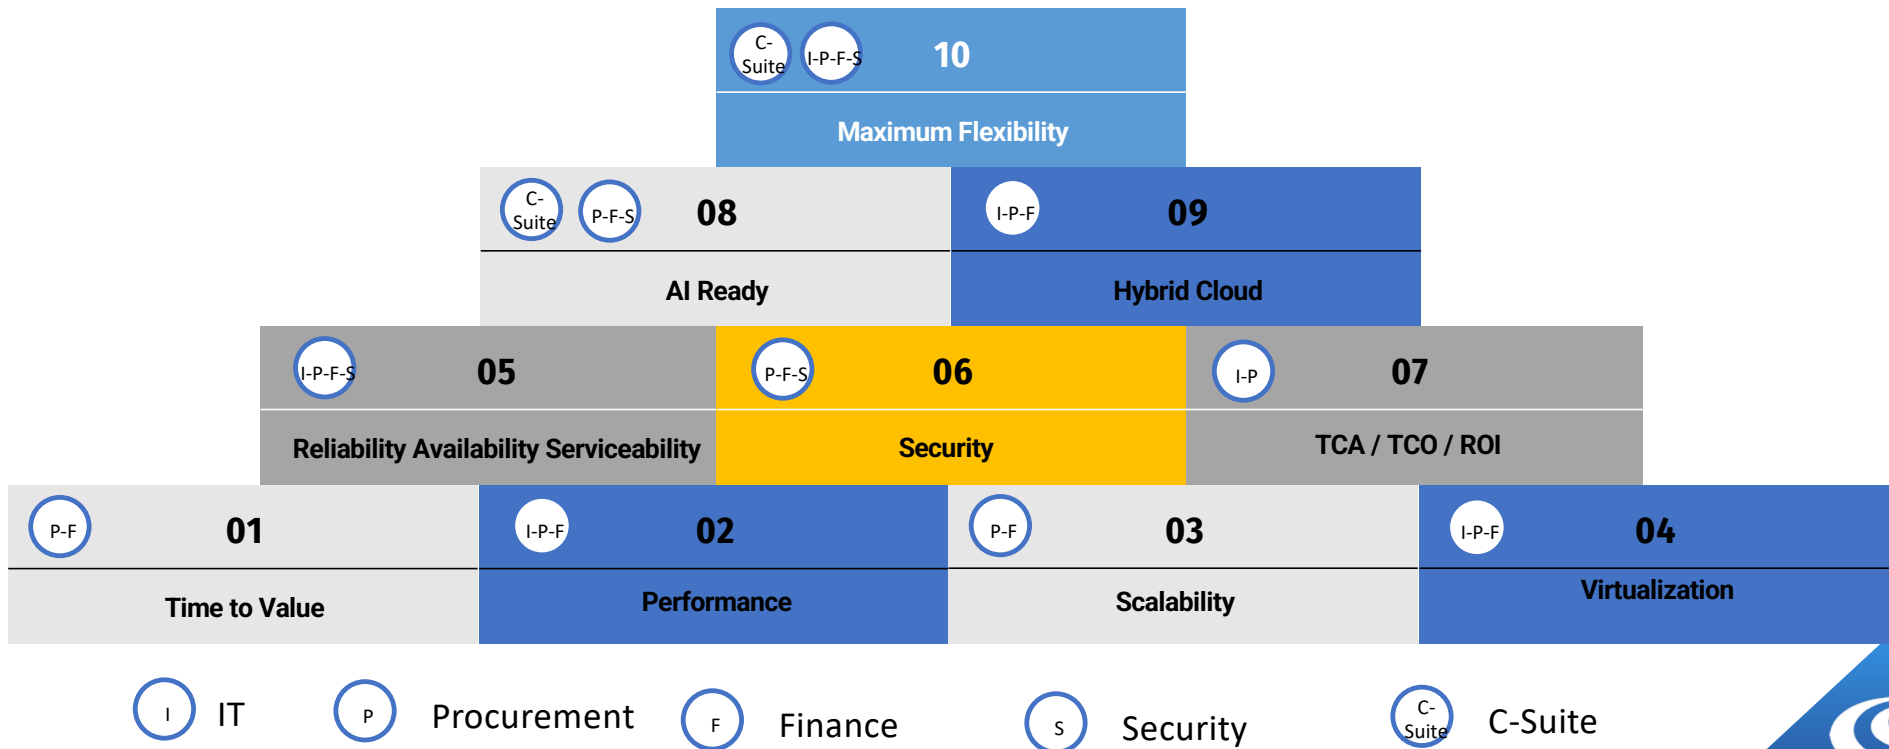

Obtaining the Desirable End State