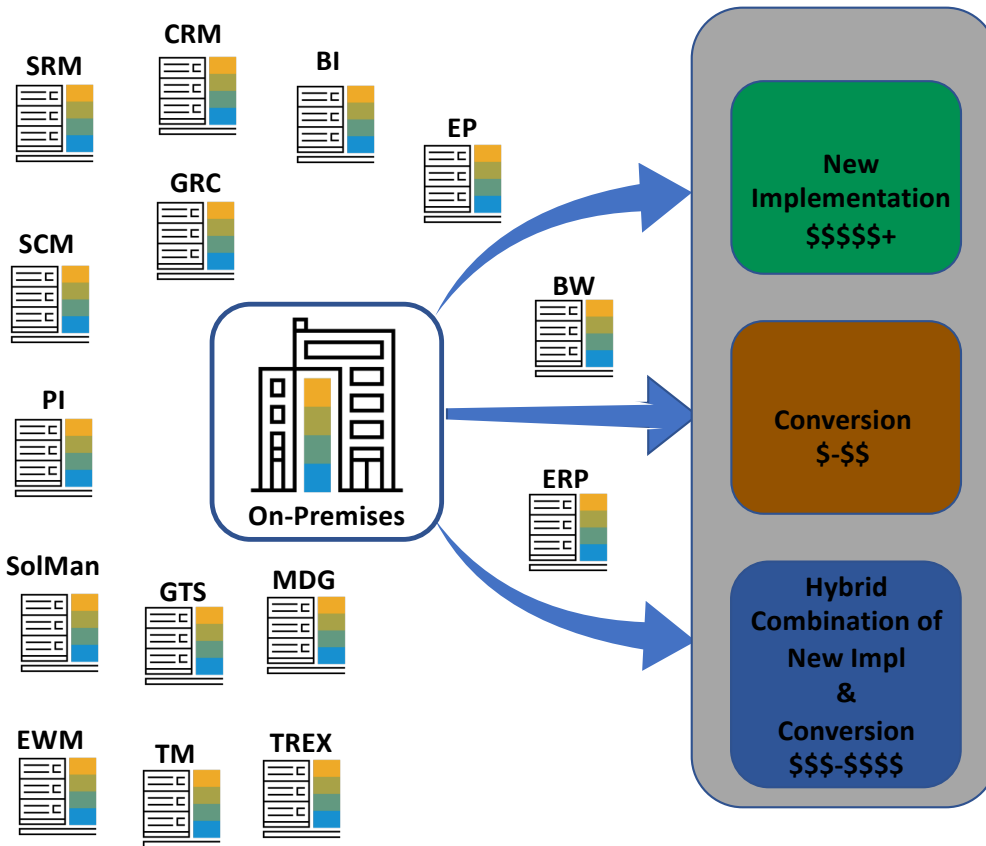

- \$0 SAP HANA Readiness Assessment
- \$0 Cyber Resiliency Assessment
- Storage Capacity & Planning Assessment
- Affiliated with a SI Partner
- Affiliated with Migration Partner(s)
- Affiliated with Managed Service Partner(s)

Hosting HANA

In the beginning ...

2027

Decisions - Decisions

HANA Ready

Be an Informed Consumer

Ford's CEO had a charging 'reality check' on his electric F-150 Lightning road trip

Nora Naughton