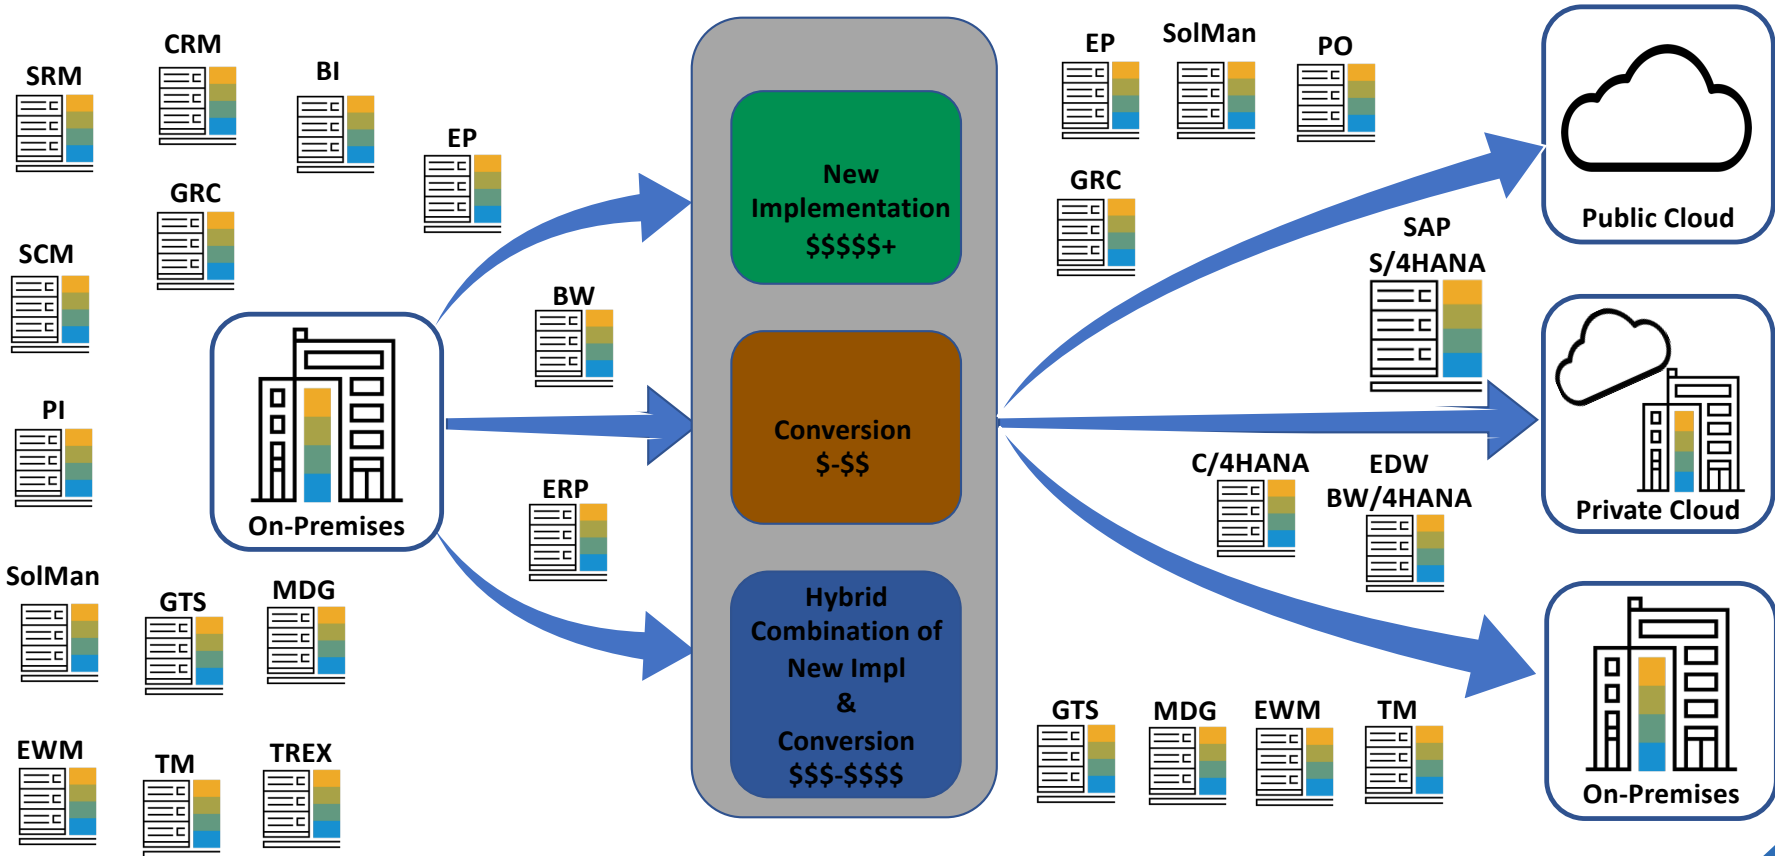

Hosting HANA

In the beginning ...

2027

Decisions - Decisions

HANA Ready

Be an Informed Consumer

Ford's CEO had a charging 'reality check' on his electric F-150 Lightning road trip

Nora Naughton