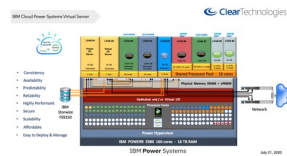

The ideal SAP HANA Platform

Unlike SAP ECC, SAP HANA is supported with 1 x OS and 2 x...
by Brett Murphy • 4 min read

Power in IBM Cloud, just the beginning

IBM and SAP announced today IBM POWER9 is now available and...
by Brett Murphy • 4 min read