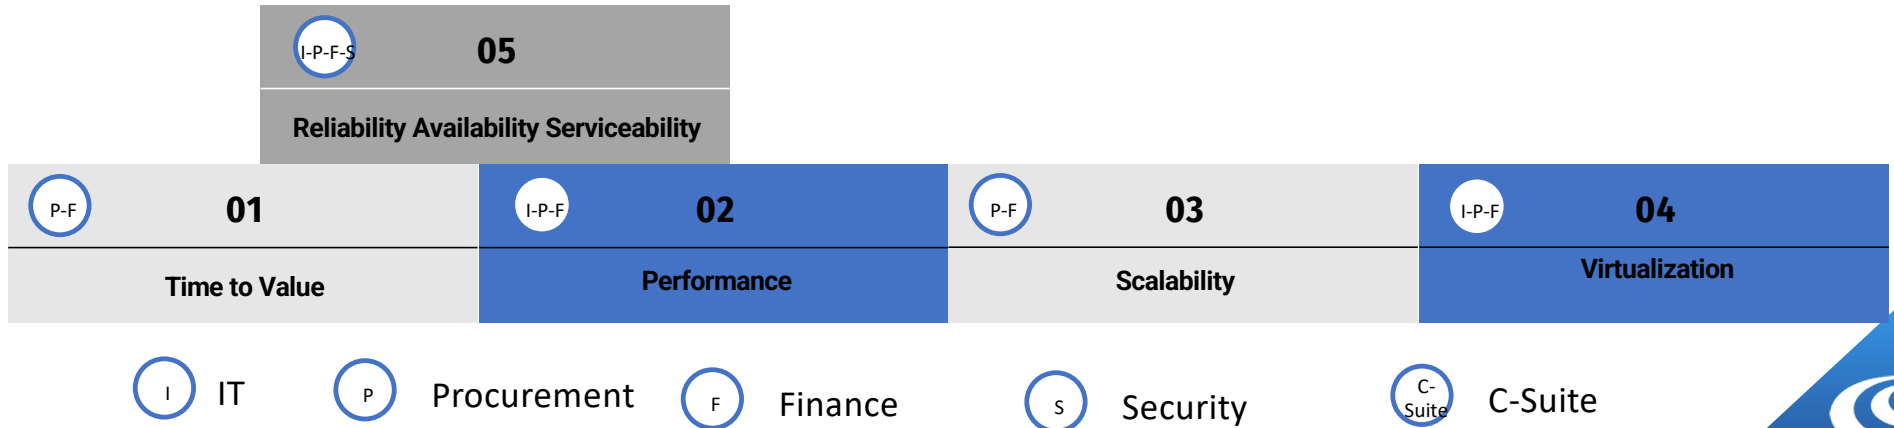

Obtaining the Desirable End State